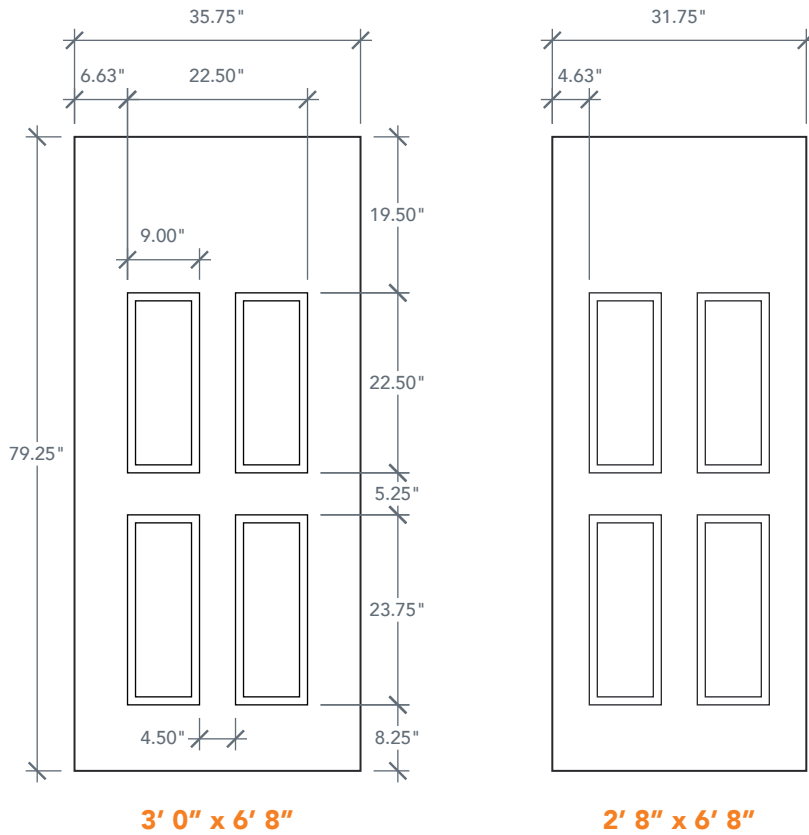

### AVAILABLE SIZING

ARTWORK SCALE: 1/2"=1'

**3' 0" x 6' 8"**

**2' 8" x 6' 8"**

NOTE: BY REQUEST, DOOR HEIGHT COMES IN VARYING DIMENSIONS TO A MINIMUM OF 79". EXCESS WILL BE TAKEN FROM BOTTOM RAIL. ALL OTHER DIMENSIONS WILL REMAIN THE SAME.

### CUTOUTS & GLASS

**HALF ROUND LITE**  
HR1

ALL Cutout 23" x 11"  
Glass 22" x 10"

A = 4.0"

**HALF LITE**  
HL4

ALL Cutout 23" x 37"  
Glass 22" x 36"

A = 5.0"

**FULL LITE**  
FL7

ALL Cutout 23" x 65"  
Glass 22" x 64"

A = 6.0"

A = DISTANCE FROM TOP OF DOOR TO TOP OF OPENING

### MATCHING SIDELITES

SLV60

Available Widths:

1' 0"  
1' 2"

Spec Page = 173